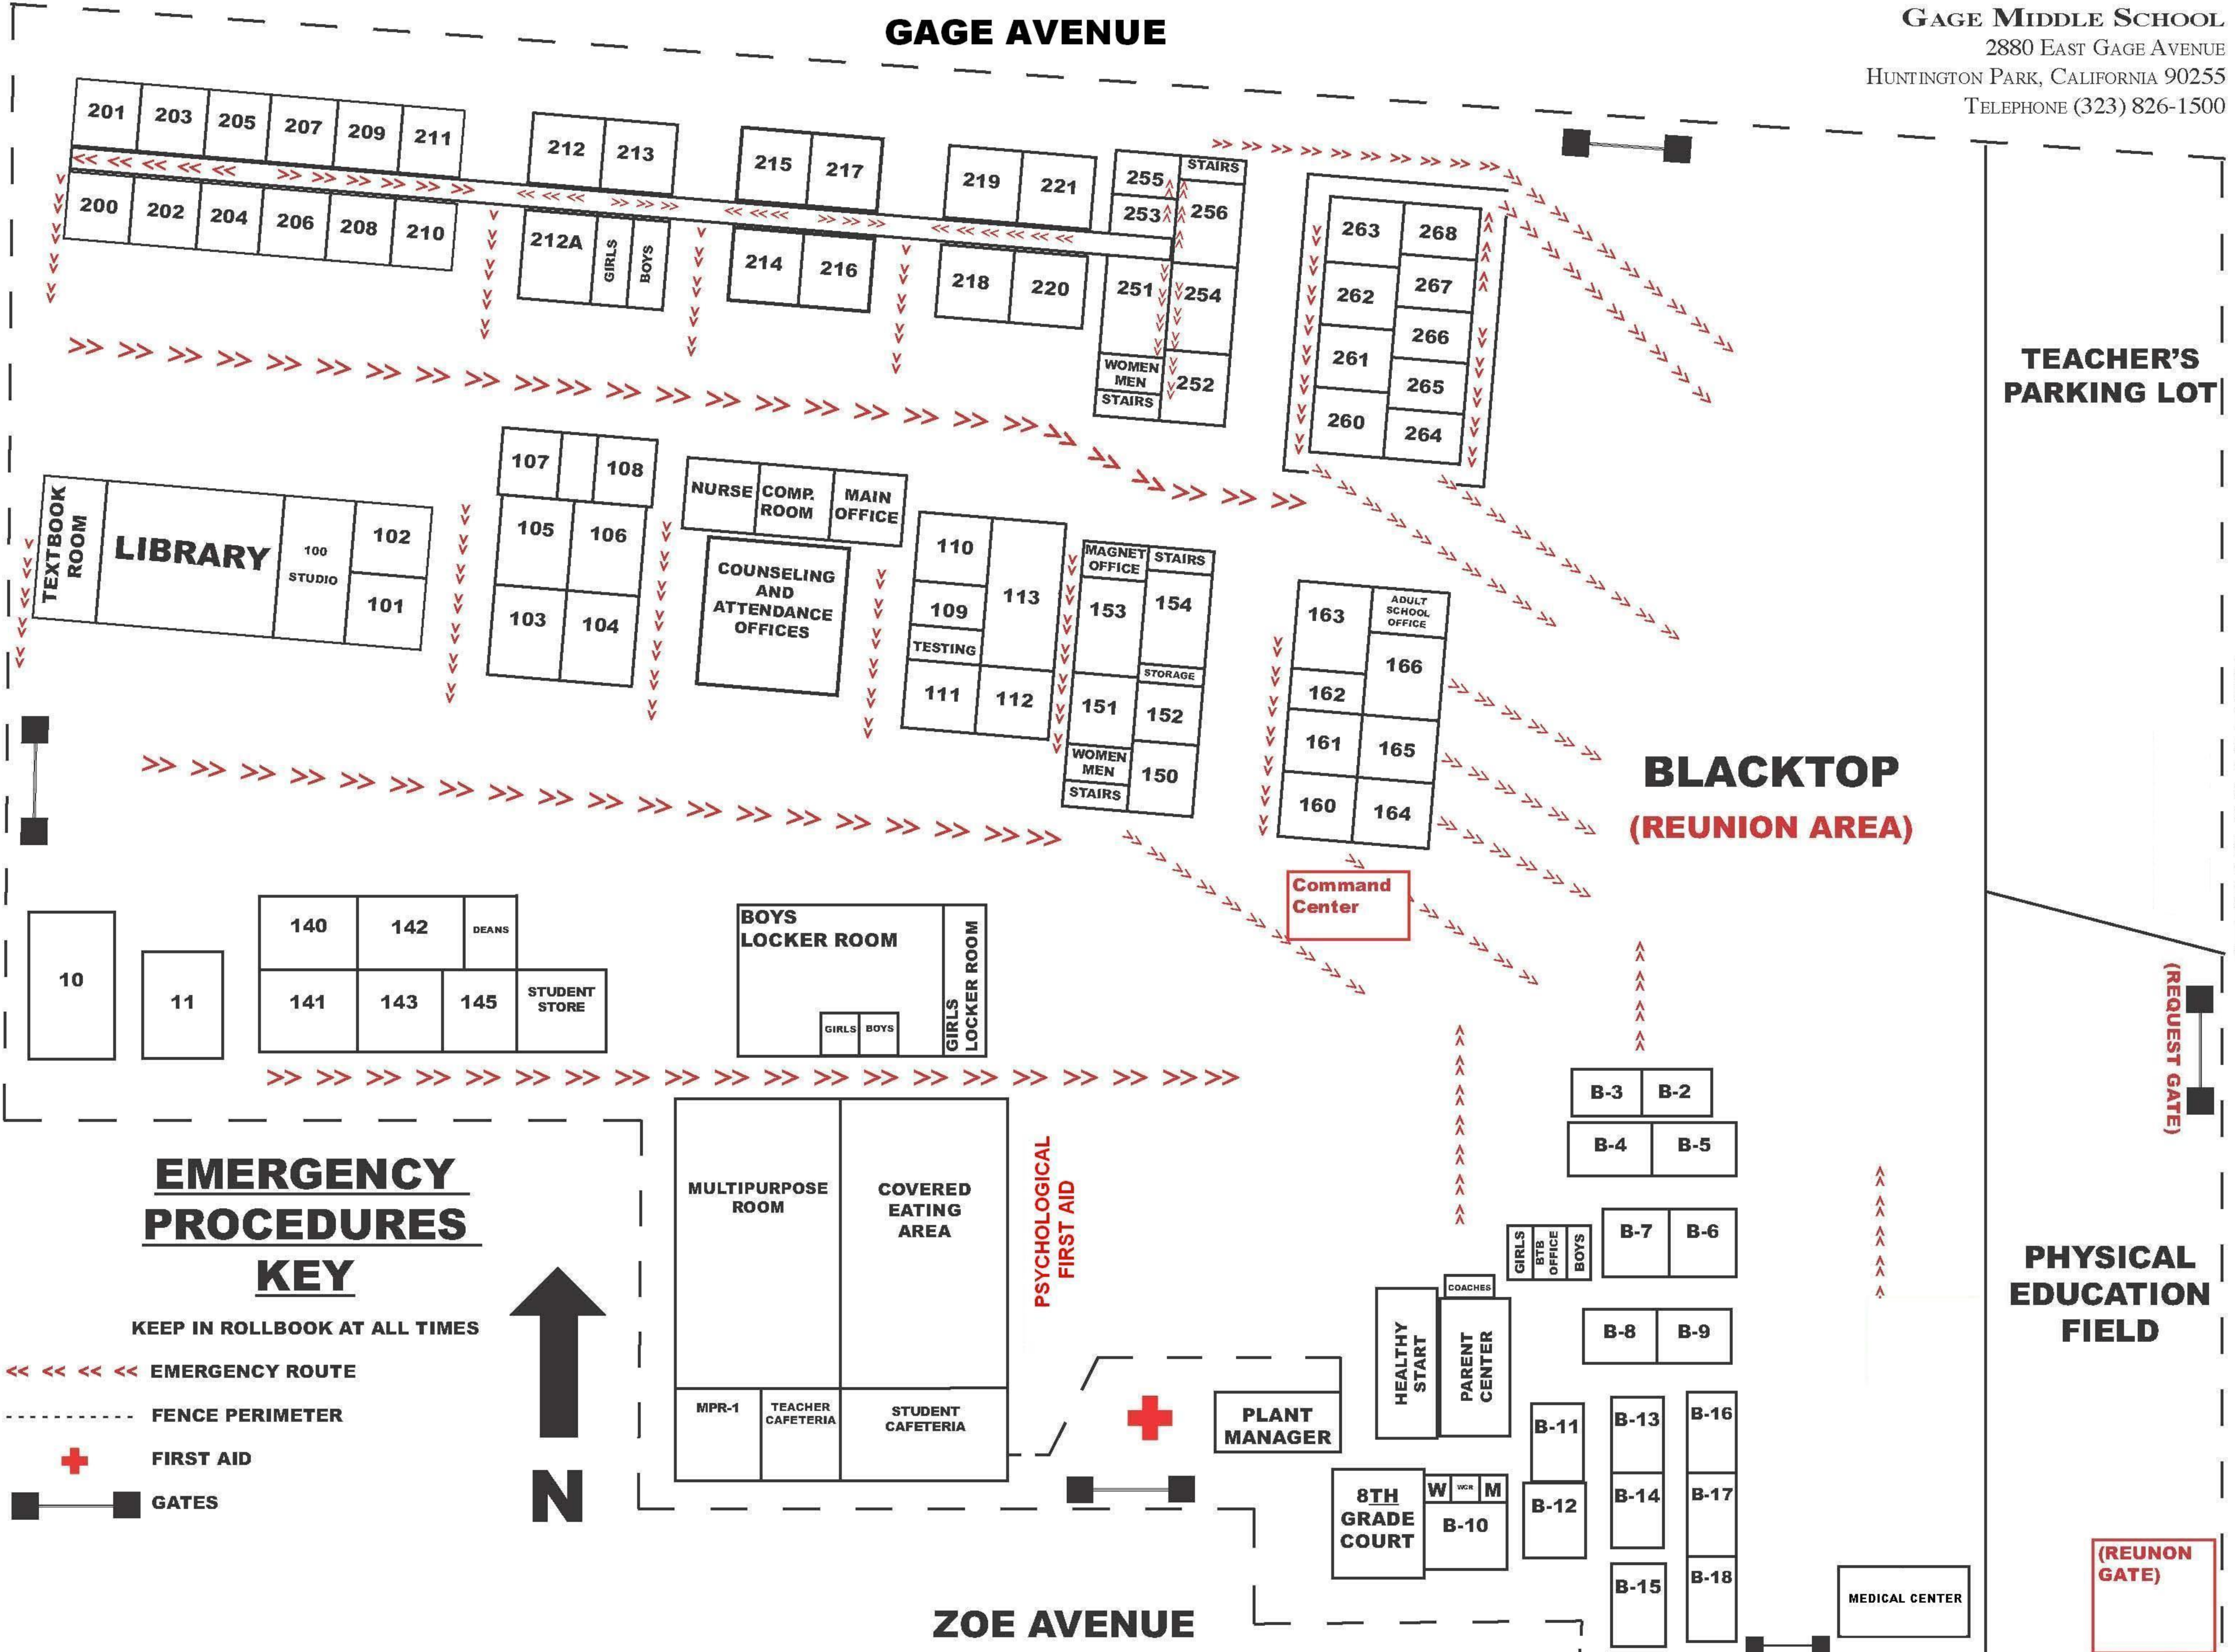

GAGE AVENUE

MILESV AVENUE

ARBUTUS STREET

TEACHER'S PARKING LOT

BLACKTOP (REUNION AREA)

(REQUEST GATE)

PHYSICAL EDUCATION FIELD

(REUNION GATE)

ZOE AVENUE

EMERGENCY PROCEDURES KEY

KEY

KEEP IN ROLLBOOK AT ALL TIMES

EMERGENCY ROUTE

FENCE PERIMETER

FIRST AID

GATES